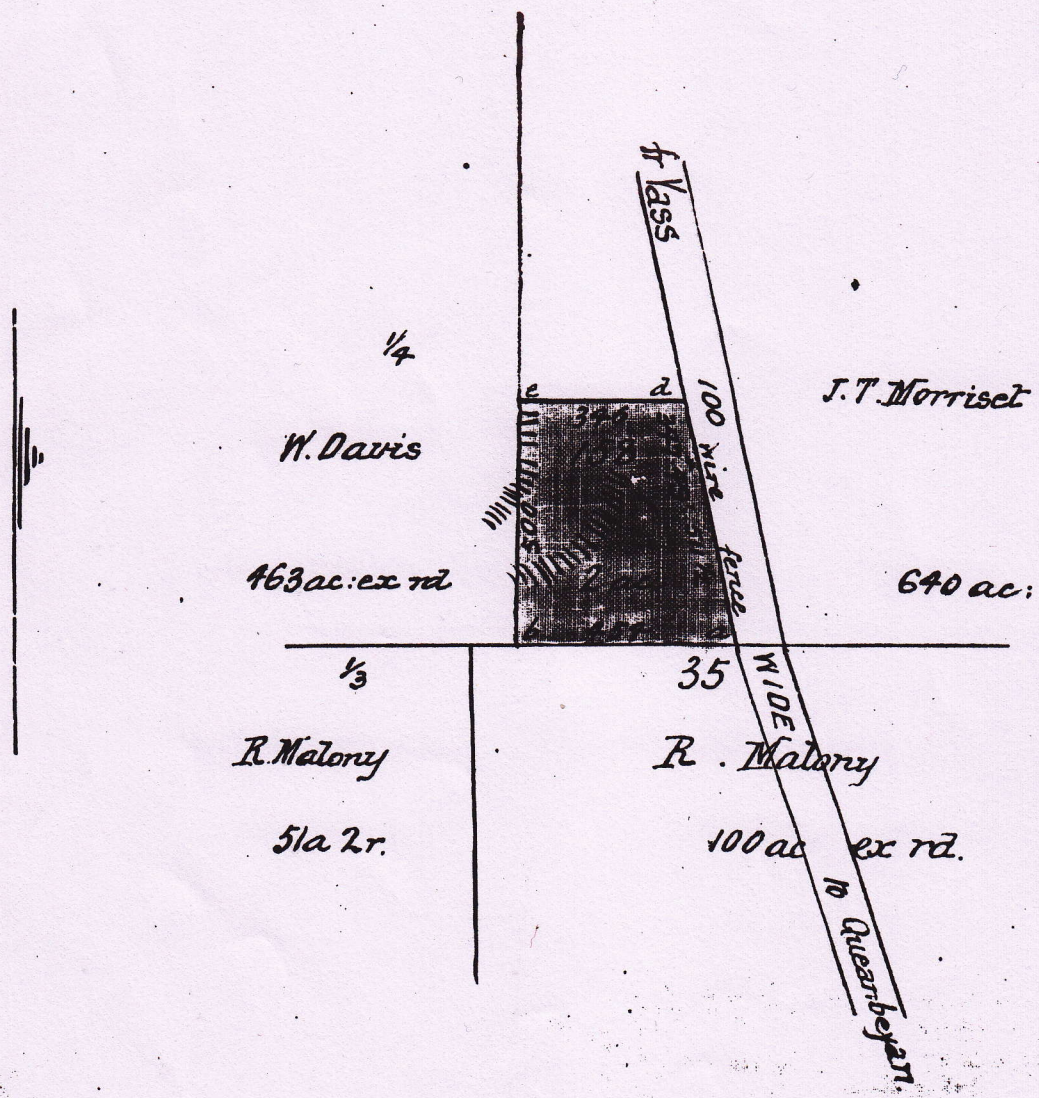

Lat. No. P. 1385-1978

Con. Sales No.

Tracing

showing portion 158 in the
Parish of Canberra.
County of Murray.

Land Dist. Zeanbe

Police Dist. Zeanbeyar

Scale 4 chains to an inch.

Resumed by Depart^t of Pub. Instruction as a site for
Public School at "Stone Hut."

Stone Hut.

Resumed 23 Jan'y. 1885

P.M.